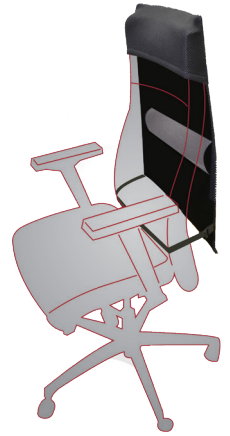

Introducing...

LIFE BARRIER

Life Shield, offers the ease of installing it by simply placing it over the chair for ballistic protection.

Whether you are behind the chair or use it as a portable ballistic shield protection it provides you with options for safety.